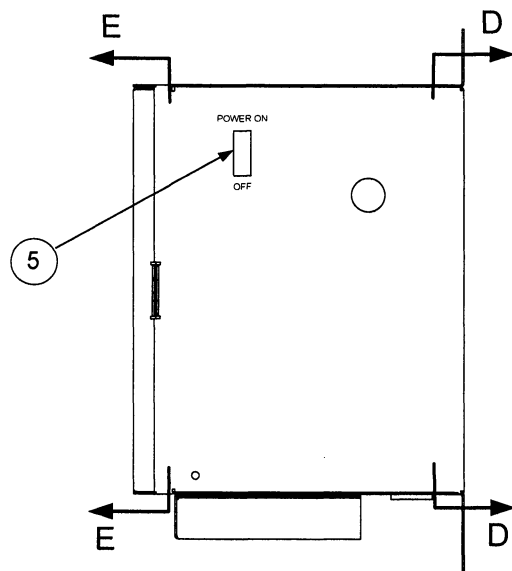

69012-1

69012-2

CONTROL BOX ASSEMBLY			ECS CONTROL BOX ASSEMBLY PARTS LIST	
ITEM	QTY	QTY	PART NO.	DESCRIPTION
	69012-1 (STEAM/WATER)	69012-2 (WATER/WATER)		
1	1		69011-1	CONTROL BOX
2	1	1	64008	TEMP CONTROLLER
3	1	3	64007	OVER-TEMP SWITCH/TEMP INDICATOR
4		1	69011-2	CONTROL BOX
5	1	1	60003	ON/OFF SWITCH

SIDE VIEW - TYPICAL