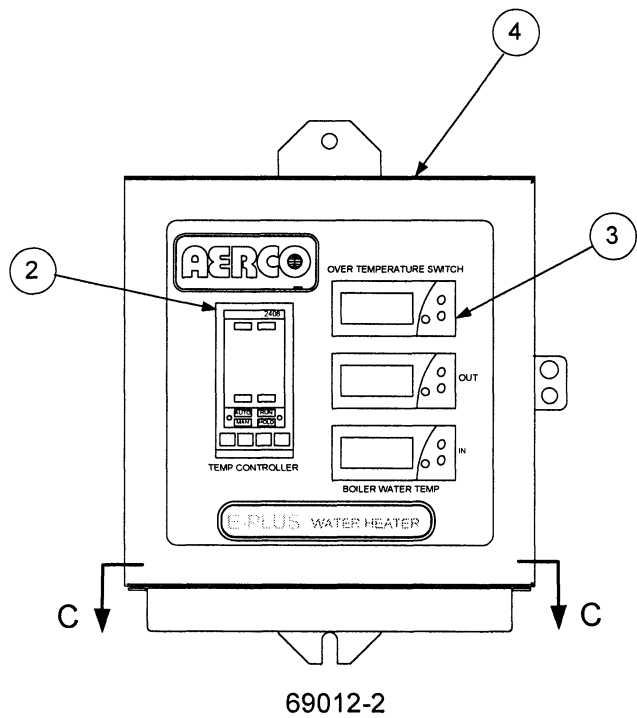

69012-1

69012-2

CONTROL BOX ASSEMBLY			ECS CONTROL BOX ASSEMBLY PARTS LIST	
ITEM	QTY	QTY	PART NO.	DESCRIPTION
	69012-1 (STEAM/WATER)	69012-2 (WATER/WATER)		
1	1		69011-1	CONTROL BOX
2	1	1	64008	TEMP CONTROLLER
3	1	3	64007	OVER-TEMP SWITCH/TEMP INDICATOR
4		1	69011-2	CONTROL BOX
5	1	1	60003	ON/OFF SWITCH

SIDE VIEW - TYPICAL