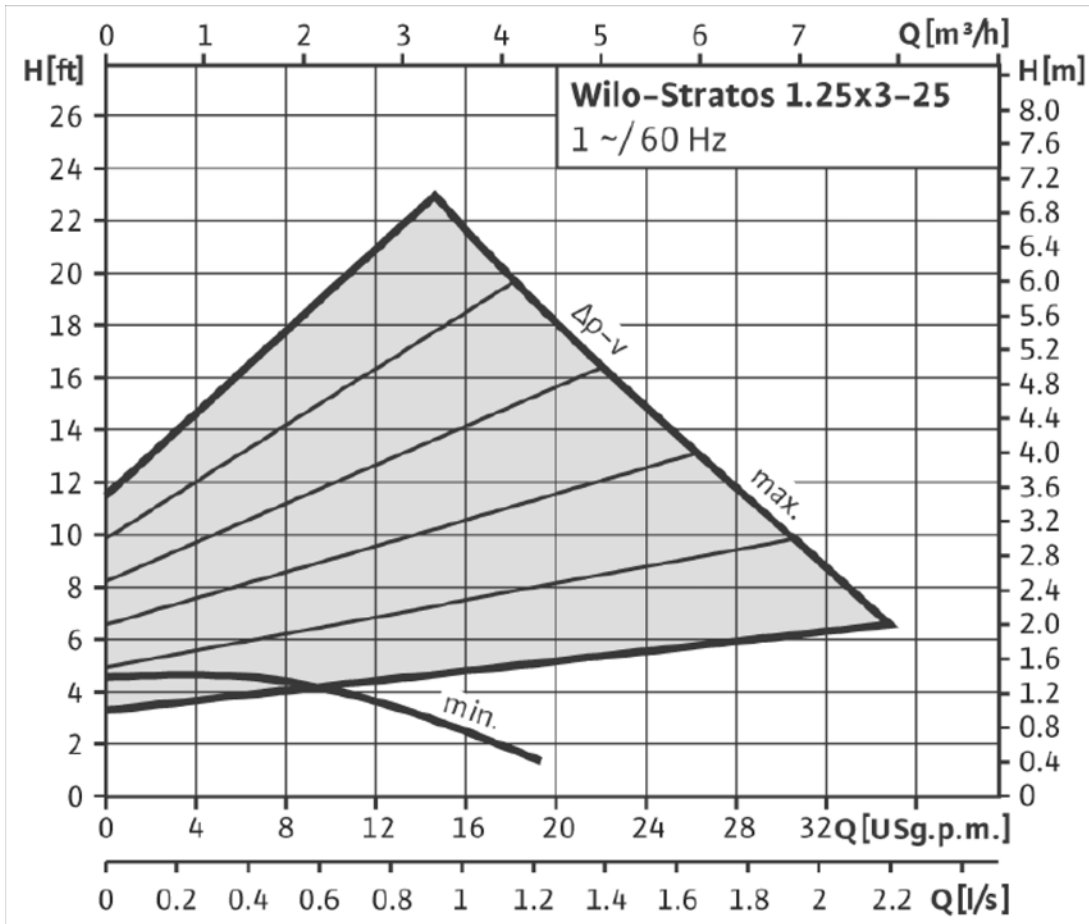

PUMP PART NUMBER: 69199

INTERFACE MODULE PART NUMBER: 69203

SPECIFICATIONS Wilo Stratos 1.25 x 3-25

- FLANGE SIZE: 1-1/4"
- PUMP BODY: CAST IRON
- HORSEPOWER: 1/8
- VOLTAGE: 230V/1PH/60HZ
- CURRENT: 1.2 A
- MAX. OPERATING TEMPERATURE: 230°F
- MAX. WORKING PRESSURE: 145 PSI
- OVERALL DIMENSION: 8-13/16"H X 8-1/16"D
- FLANGE FACE-TO-FACE: 6-1/2"

SPECIFICATIONS

- CONTROL INPUT 0 TO 10 VDC REMOTE SETPOINT OR PUMP SPEED ADJUSTMENT.
- COLLECTIVE RUN SIGNAL OUTPUT (SBM) AS A VOLTAGE-FREE, NORMALLY OPEN CONTACTS.

INSTALLATION OPERATING CONDITIONS	
BOILER LOOP FLOW	
BOILER LOOP ΔT (°F)	
BOILER LOOP PRESSURE DROP (FT. HD.)	

AERCO INTERNATIONAL, INC.
BLAUVELT, NY 10913

PUMP/INTERFACE MODULE KIT
99207-2 (MLX EXT 481)

DWN. BY <u>CZ</u> DATE <u>042114</u>	REV. <u>B</u>
SCALE _____ SIZE _____	AP-A-955
CHKD. _____ APPD. _____	
REV. DATE _____