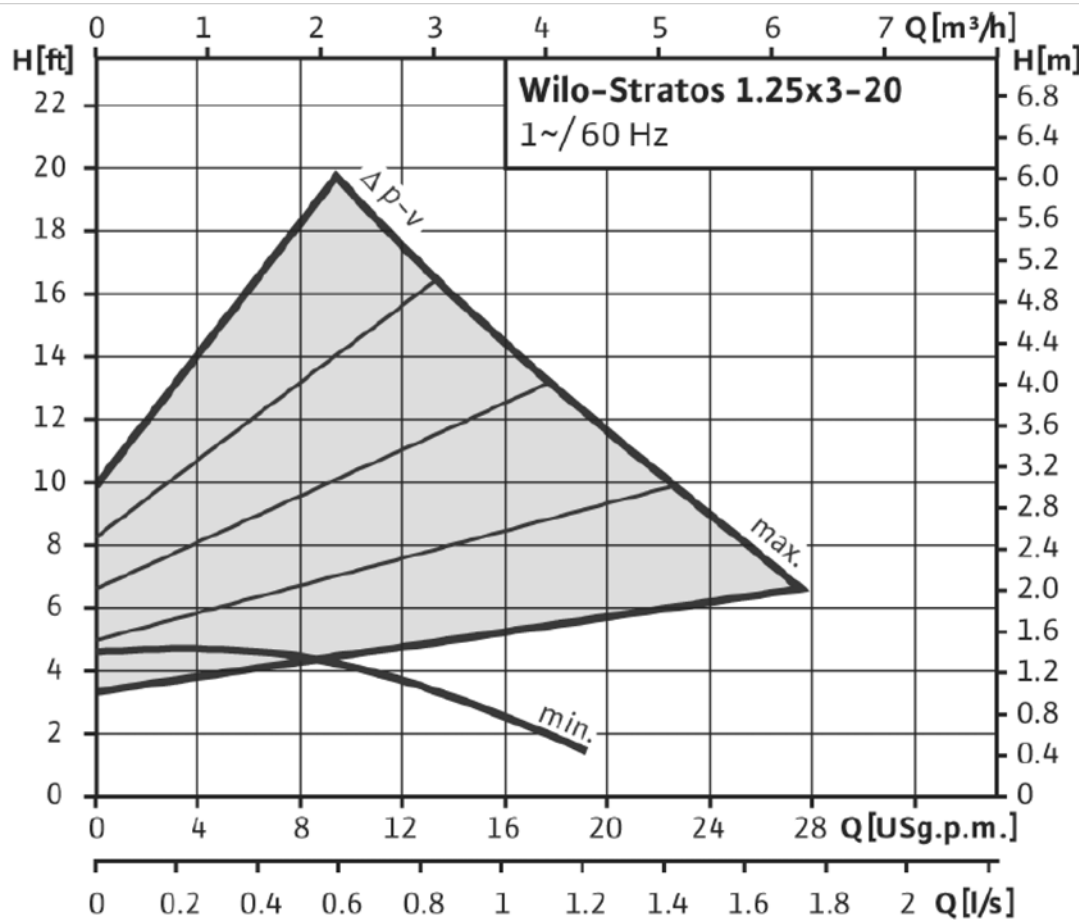

PUMP PART NUMBER: 69198

INTERFACE MODULE PART NUMBER: 69203

SPECIFICATIONS Wilo Stratos 1.25 x 3-20

FLANGE SIZE: 1-1/4"
PUMP BODY: CAST IRON
HORSEPOWER: 1/12
VOLTAGE: 230V/1PH/60HZ
CURRENT: 0.78 A
MAX. OPERATING TEMPERATURE: 230°F
MAX. WORKING PRESSURE: 145 PSI
OVERALL DIMENSION: 8-13/16"H X 8-1/16"D
FLANGE FACE-TO-FACE: 6-1/2"

SPECIFICATIONS

- CONTROL INPUT 0 TO 10 VDC REMOTE SETPOINT OR PUMP SPEED ADJUSTMENT.
- COLLECTIVE RUN SIGNAL OUTPUT (SBM) AS A VOLTAGE-FREE, NORMALLY OPEN CONTACTS.

INSTALLATION OPERATING CONDITIONS	
BOILER LOOP FLOW	
BOILER LOOP ΔT (°F)	
BOILER LOOP PRESSURE DROP (FT. HD.)	

AERCO INTERNATIONAL, INC.
BLAUVELT, NY 10913

PUMP/INTERFACE MODULE KIT
99207-1 (MLX EXT 321)

DWN. BY <u>CZ</u> DATE <u>042114</u>	AP-A-954	REV. <u>B</u>
SCALE _____ SIZE _____		
CHKD. _____ APPD. _____		
REV. DATE _____