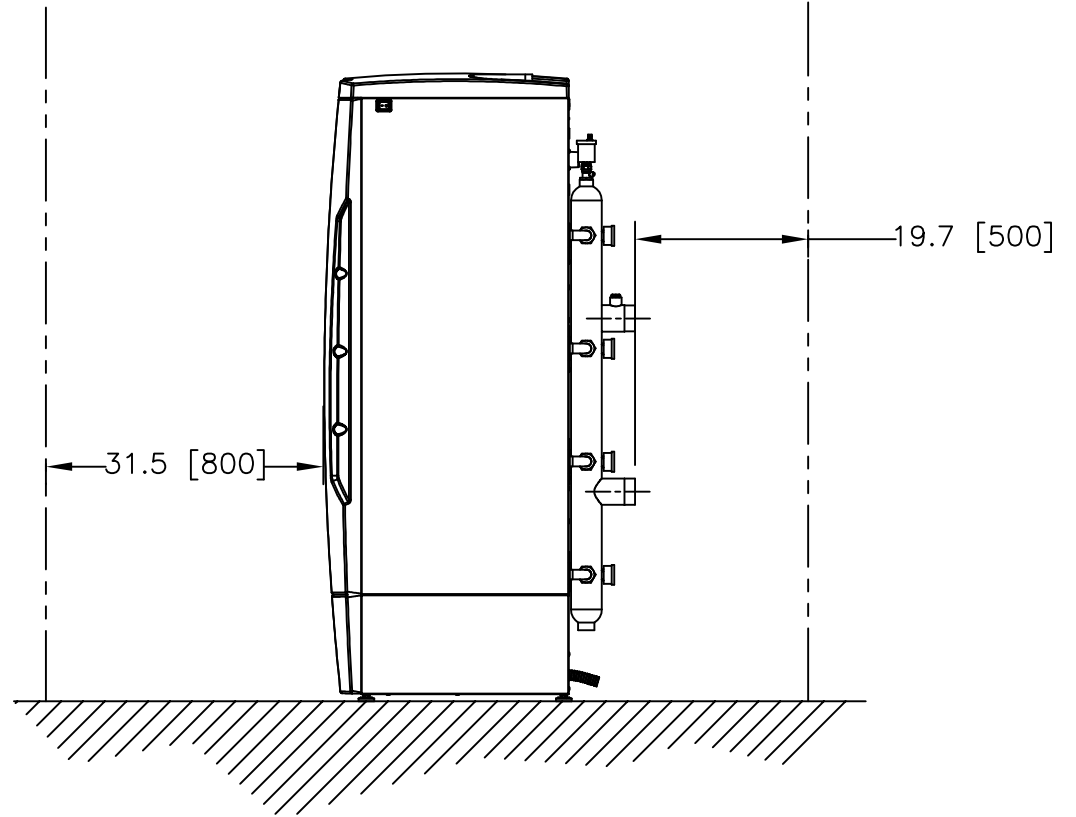

FRONT VIEW

SIDE VIEW

NOTES:

1) ALL DIMENSIONS SHOWN ARE IN INCHES (MILLIMETERS).

AERCO INTERNATIONAL, INC.
Blauvelt, NY 10913

AM MODELS 750 & 100
GAS FIRED BOILER/WATER HEATER
INSTALLATION CLEARANCES

DWN. BY K.S. DATE 122713
SCALE _____ SIZE A
CHKD. _____ APPD. _____
REV. DATE _____