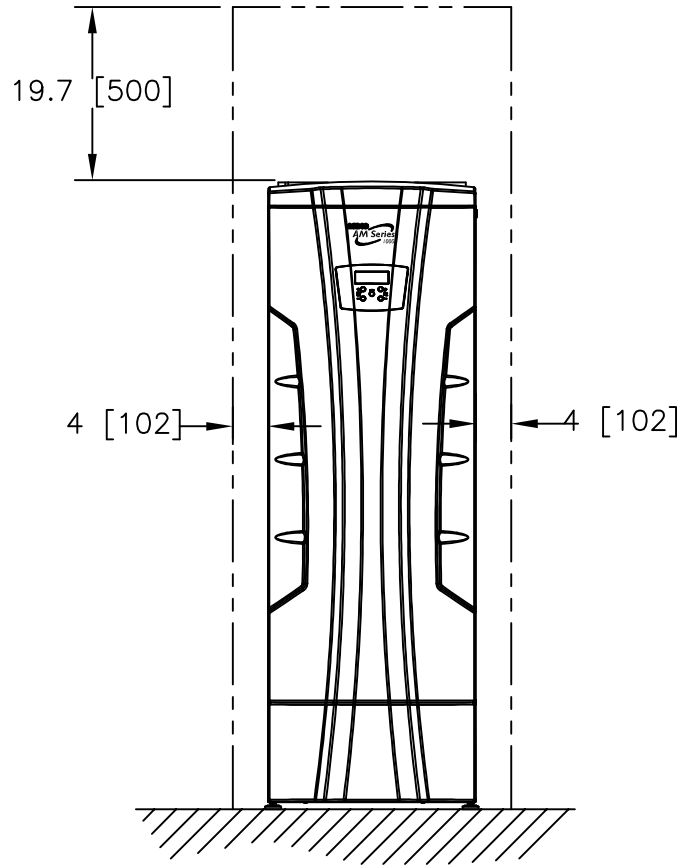

FRONT VIEW

SIDE VIEW

NOTES:

1) ALL DIMENSIONS SHOWN ARE IN INCHES (MILLIMETERS).

AERCO INTERNATIONAL, INC.
Blauvelt, NY 10913

AM MODELS 750 & 100
GAS FIRED BOILER/WATER HEATER
INSTALLATION CLEARANCES

DWN. BY K.S. DATE 122713
SCALE _____ SIZE A
CHKD. _____ APPD. _____
REV. DATE _____